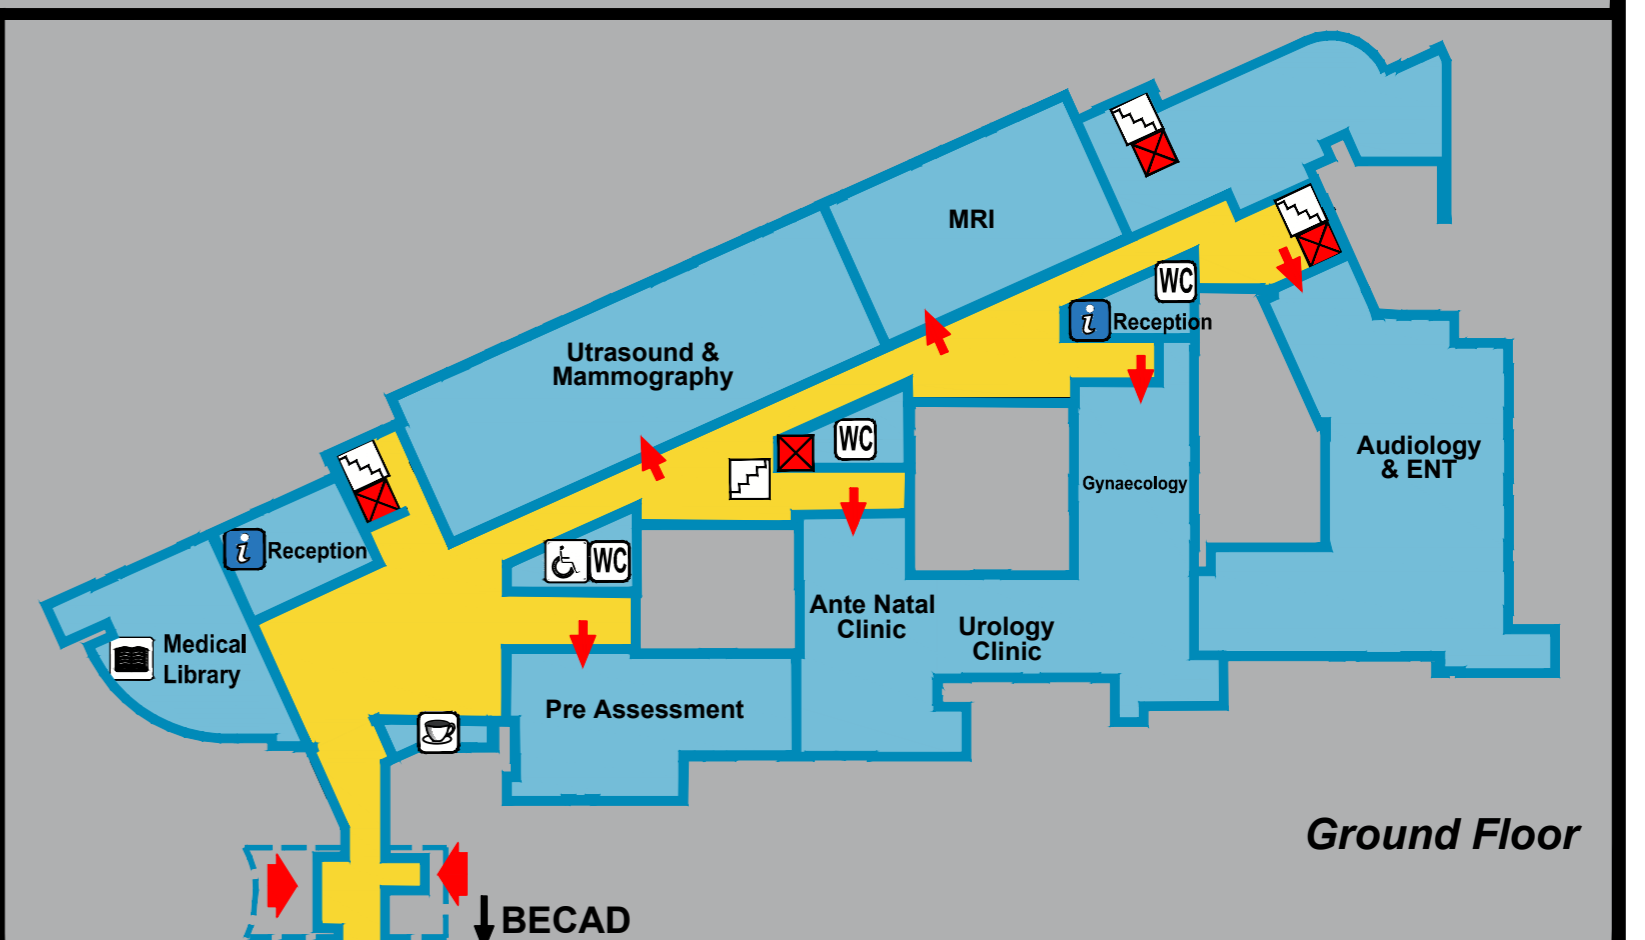

**ACAD
CENTRE**

Key:

-  Entrance
-  Lift
-  Information
-  Stairs
-  Coffee Shop
-  Public Toilets
-  Department Entrance
-  Disabled Toilets
-  Pedestrian Route

Ground Floor

↓ BECAD

	Floor
ACAD Theatres	Ground
Ante-Natal Clinic	Ground
Audiology	Ground
Day Surgery Discharge Lounge	1st
Endoscopy Suite	1st
ENT	Ground
Gynaecology	Ground
Mammography	Ground
Medical Library	Ground

	Floor
MRI Suite	Ground
Pre-Assessment	Ground
Reception	Ground
Theatres Assessment Unit	1st
The Eyes Centre	1st
Theatres Recovery	1st
Ultrasound	Ground
Urology Clinic	Ground

1st Floor

ACAD CENTRE

Key:

-  Entrance
-  Lift
-  Information
-  Stairs
-  Coffee Shop
-  Public Toilets
-  Department Entrance
-  Disabled Toilets
-  Pedestrian Route

1st Floor

	Floor
ACAD Theatres	Ground
Ante-Natal Clinic	Ground
Audiology	Ground
Day Surgery Discharge Lounge	1st
Endoscopy Suite	1st
ENT	Ground
Gynaecology	Ground
Mammography	Ground
Medical Library	Ground

	Floor
MRI Suite	Ground
Pre-Assessment	Ground
Reception	Ground
Theatres Assessment Unit	1st
The Eyes Centre	1st
Theatres Recovery	1st
Ultrasound	Ground
Urology Clinic	Ground

Ground Floor